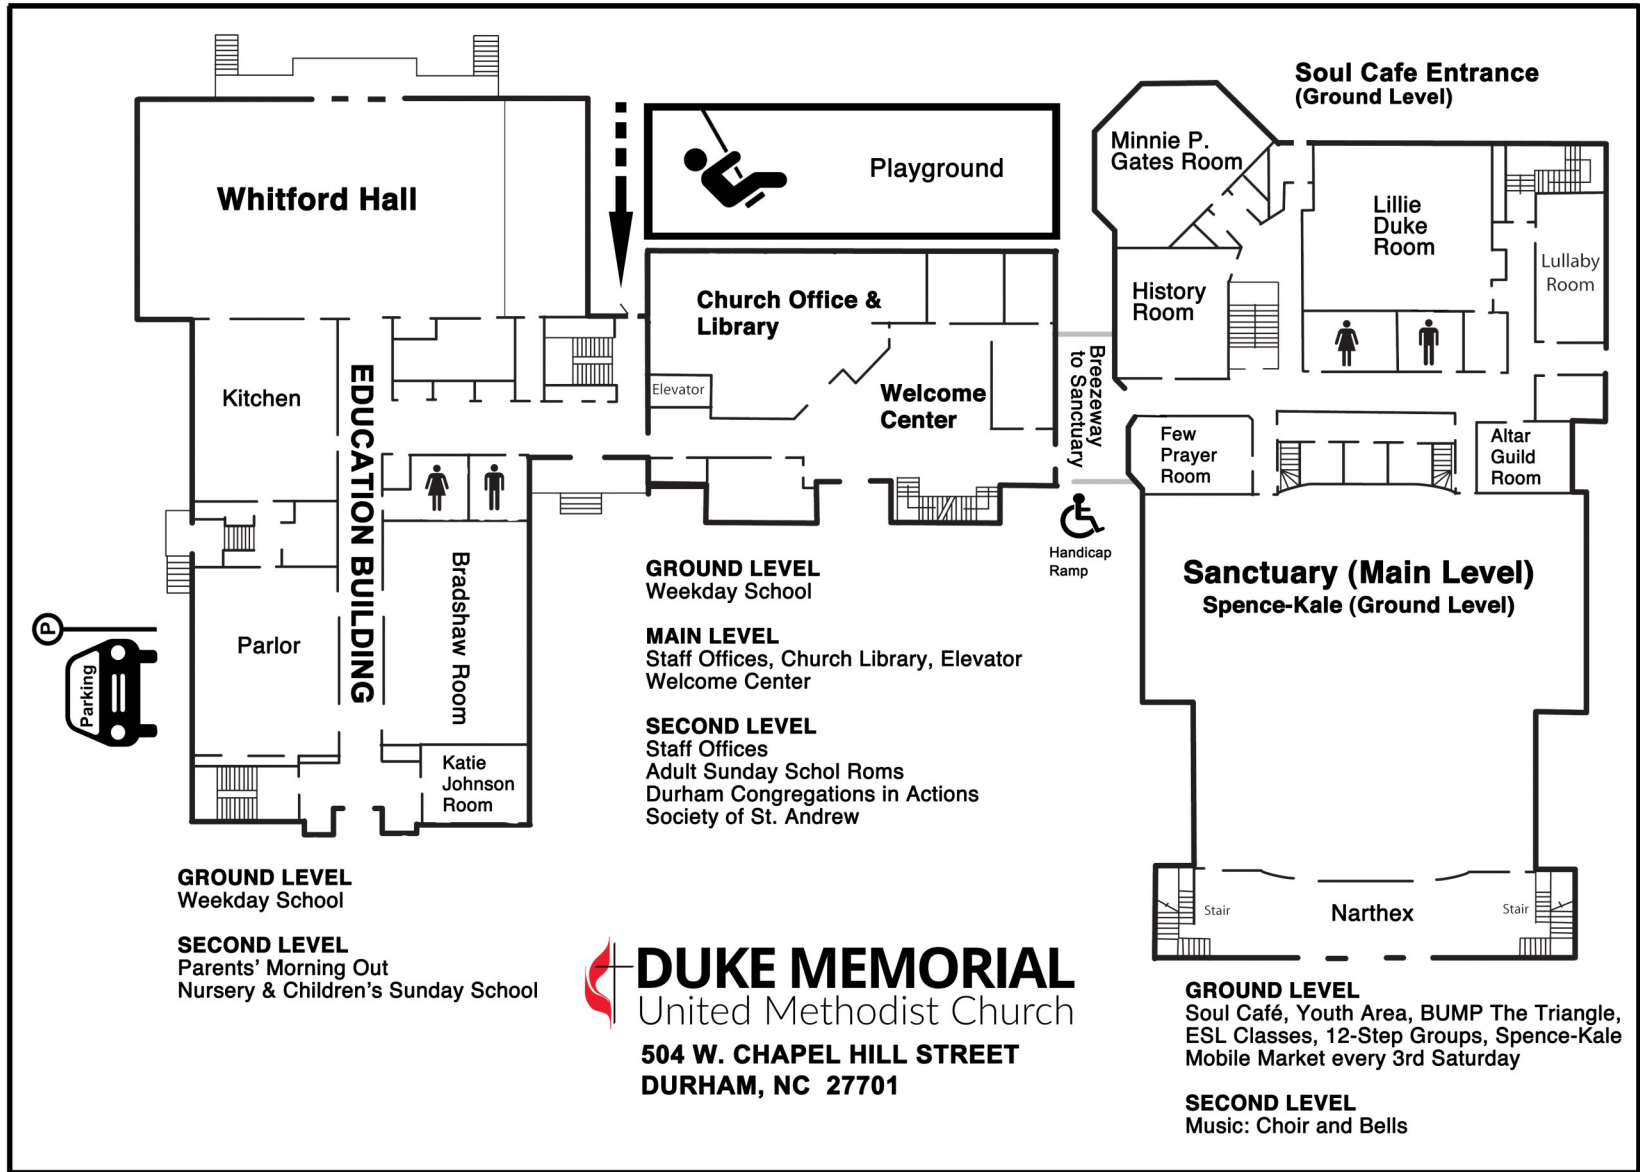

Campus Map of Duke Memorial UMC

DUKE MEMORIAL
 United Methodist Church
 504 W. CHAPEL HILL STREET
 DURHAM, NC 27701

GROUND LEVEL
 Weekday School

SECOND LEVEL
 Parents' Morning Out
 Nursery & Children's Sunday School

GROUND LEVEL
 Weekday School

MAIN LEVEL
 Staff Offices, Church Library, Elevator
 Wellcome Center

SECOND LEVEL
 Staff Offices
 Adult Sunday Schol Roms
 Durham Congregations in Actions
 Society of St. Andrew

Sanctuary (Main Level)
 Spence-Kale (Ground Level)

GROUND LEVEL
 Soul Café, Youth Area, BUMP The Triangle,
 ESL Classes, 12-Step Groups, Spence-Kale
 Mobile Market every 3rd Saturday

SECOND LEVEL
 Music: Choir and Bells

Gregson Street

Duke Street

Memorial Street

W. Chapel Hill Street

Durham Police Department (Overflow parking on Sunday)